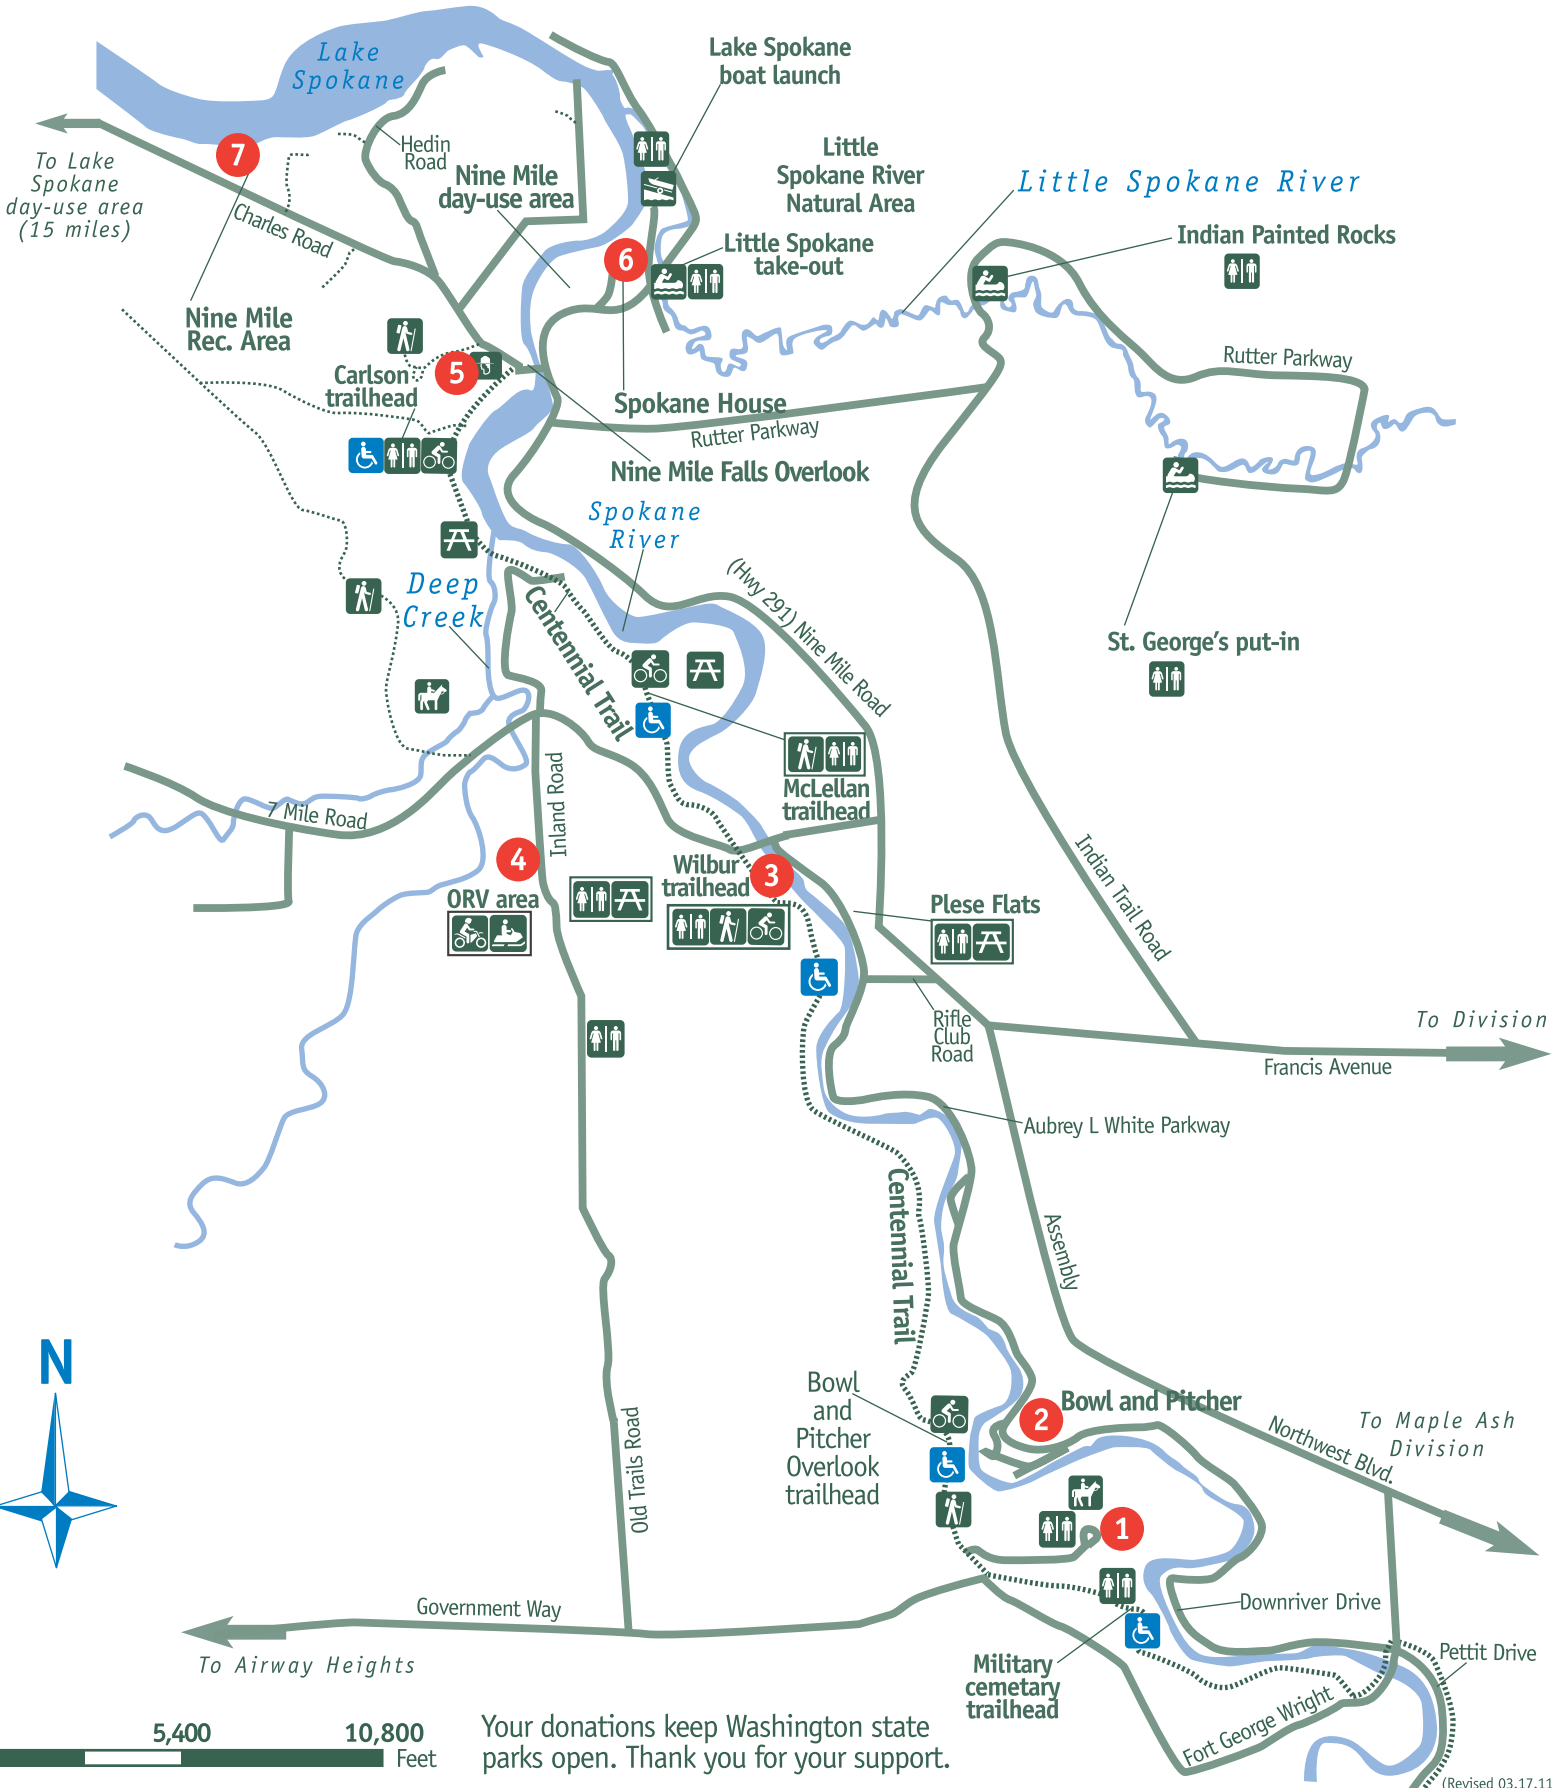

Riverside State Park

Your donations keep Washington state parks open. Thank you for your support.